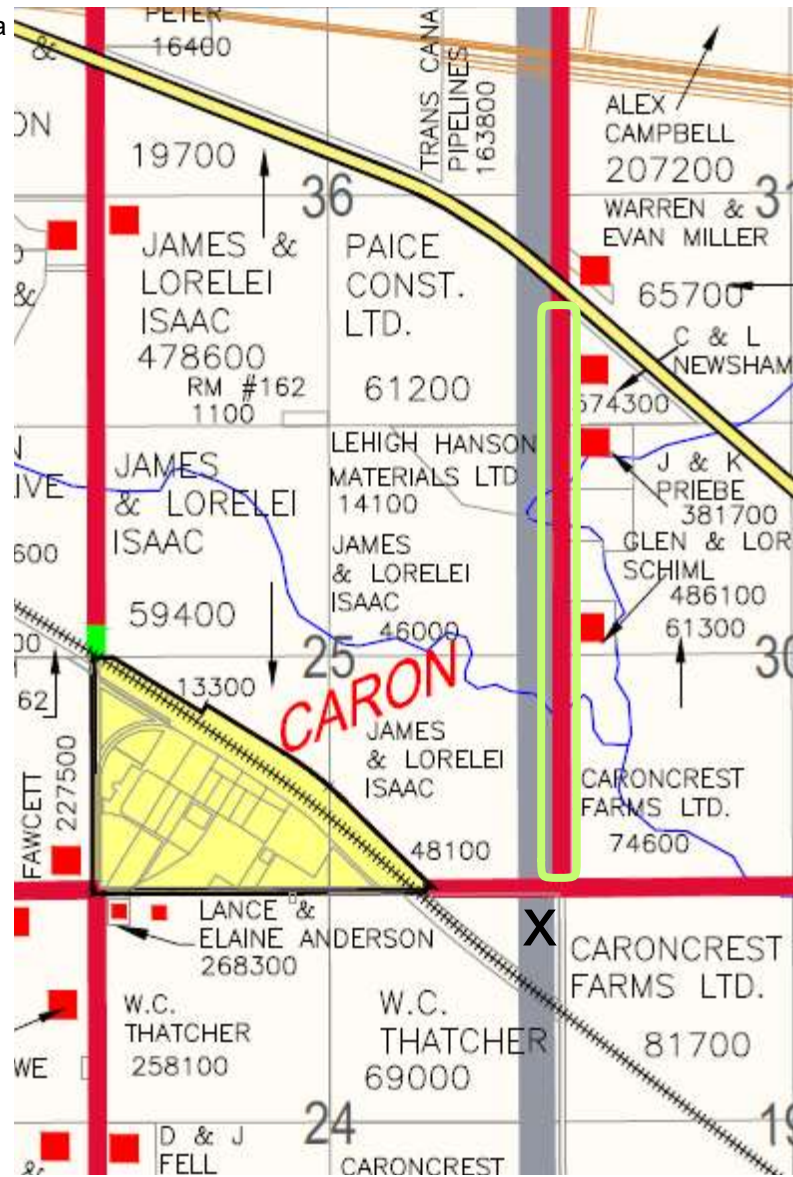

x marks recycling site, green line marks

Range Road 2290 exit south off Trans Canada Highway

Trans Canada Highway

Trans Canada Highway

Caron paved access restricted to 8 mt

643 Grid

Range Rd 2290